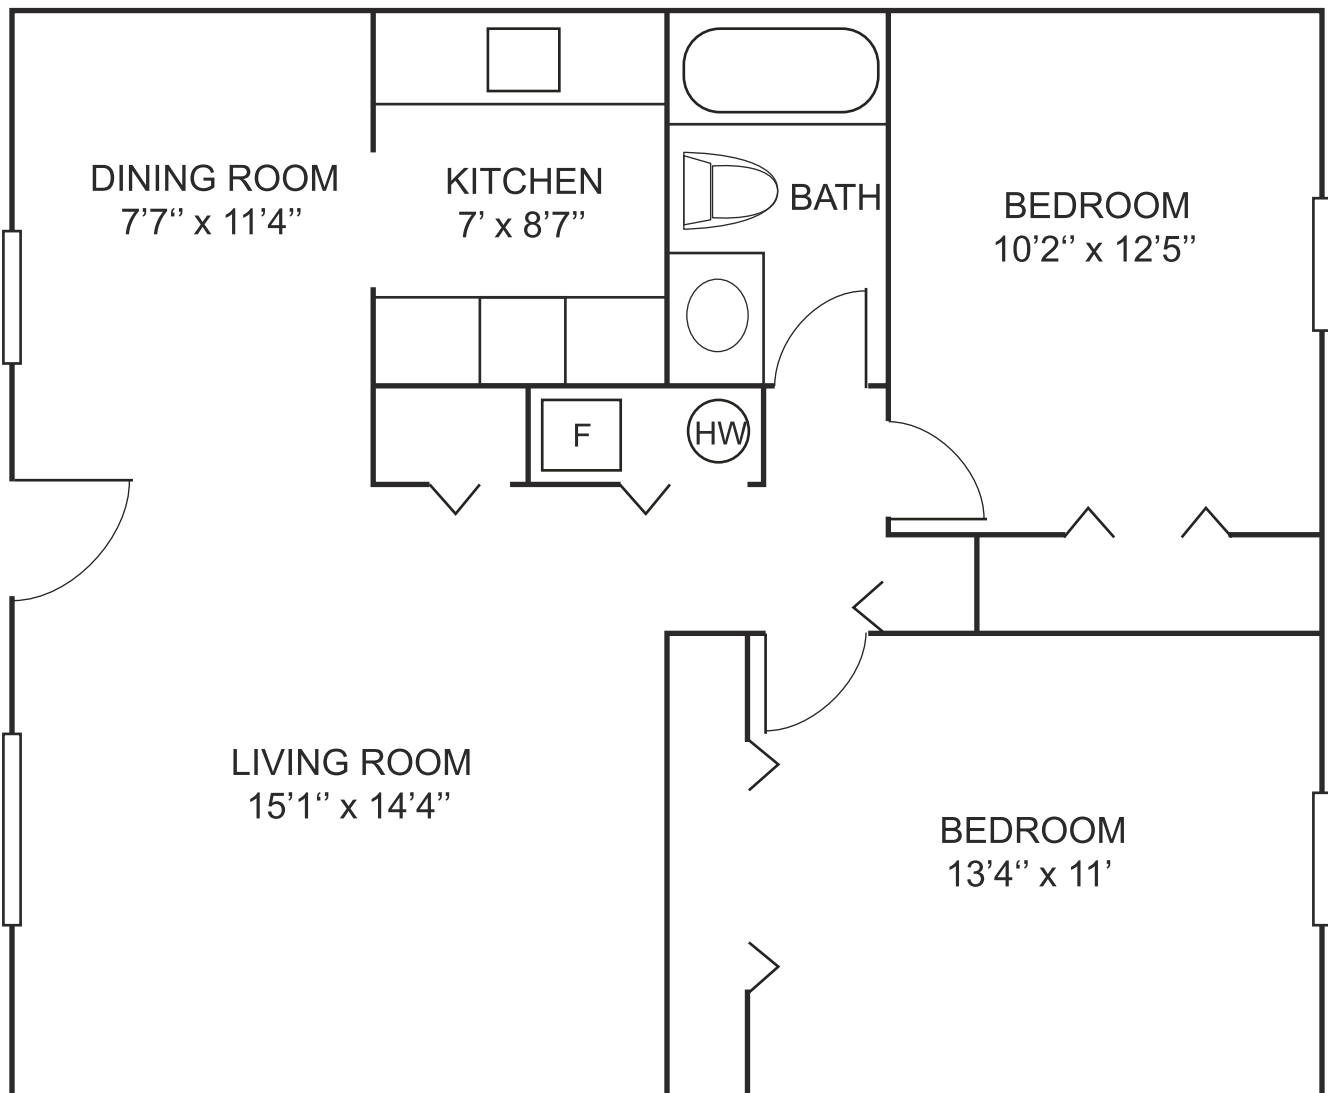

SummerTree Apartments

7701 Sharon Drive, #4-D
Mentor-on-the-Lake, Ohio 44060
(440) 209-0443
www.summertreeonline.com

Two Bedroom Townhome Suite

Room dimensions are approximate

SummerTree Apartments

7701 Sharon Drive, #4-D
Mentor-on-the-Lake, Ohio 44060
(440) 209-0443
www.summertreeonline.com

Two Bedroom Garden-Style Suite

Room dimensions are approximate.