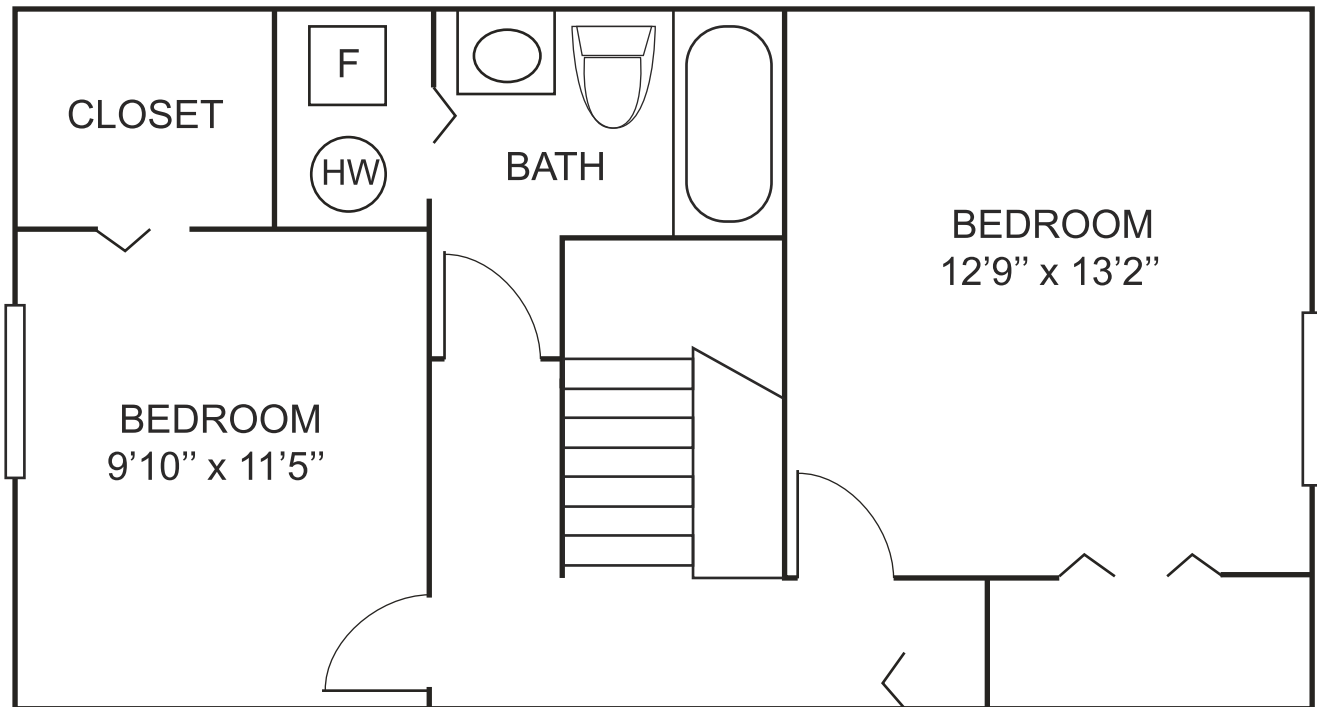

SummerTree Apartments

7701 Sharon Drive, #4-D
Mentor-on-the-Lake, Ohio 44060
(440) 209-0443
www.summertreeonline.com

Two Bedroom Townhome Suite

Room dimensions are approximate

SummerTree Apartments

7701 Sharon Drive, #4-D
Mentor-on-the-Lake, Ohio 44060
(440) 209-0443
www.summertreeonline.com

Two Bedroom Garden-Style Suite

Room dimensions are approximate.