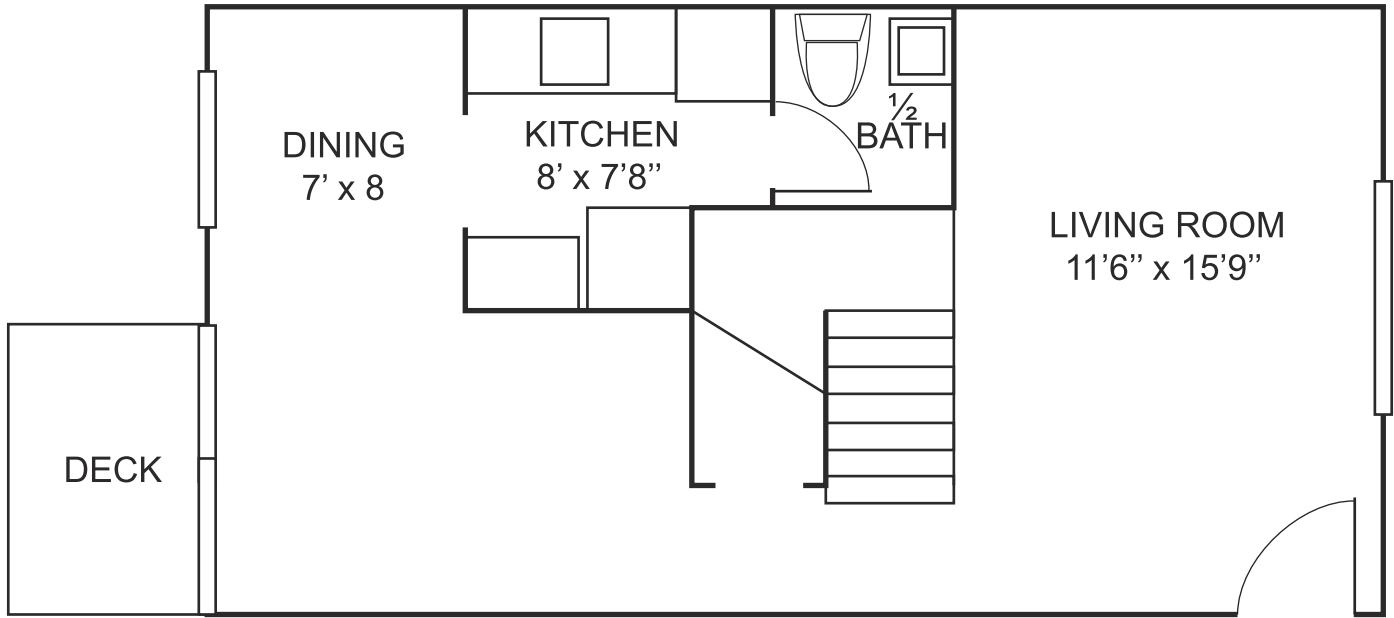

SummerTree Apartments

7701 Sharon Drive, #4-D
Mentor-on-the-Lake, Ohio 44060
(440) 209-0443
www.summertreeonline.com

Two Bedroom Townhome Suite

Room dimensions are approximate

SummerTree Apartments

7701 Sharon Drive, #4-D
Mentor-on-the-Lake, Ohio 44060
(440) 209-0443
www.summertreeonline.com

Two Bedroom Garden-Style Suite

Room dimensions are approximate.